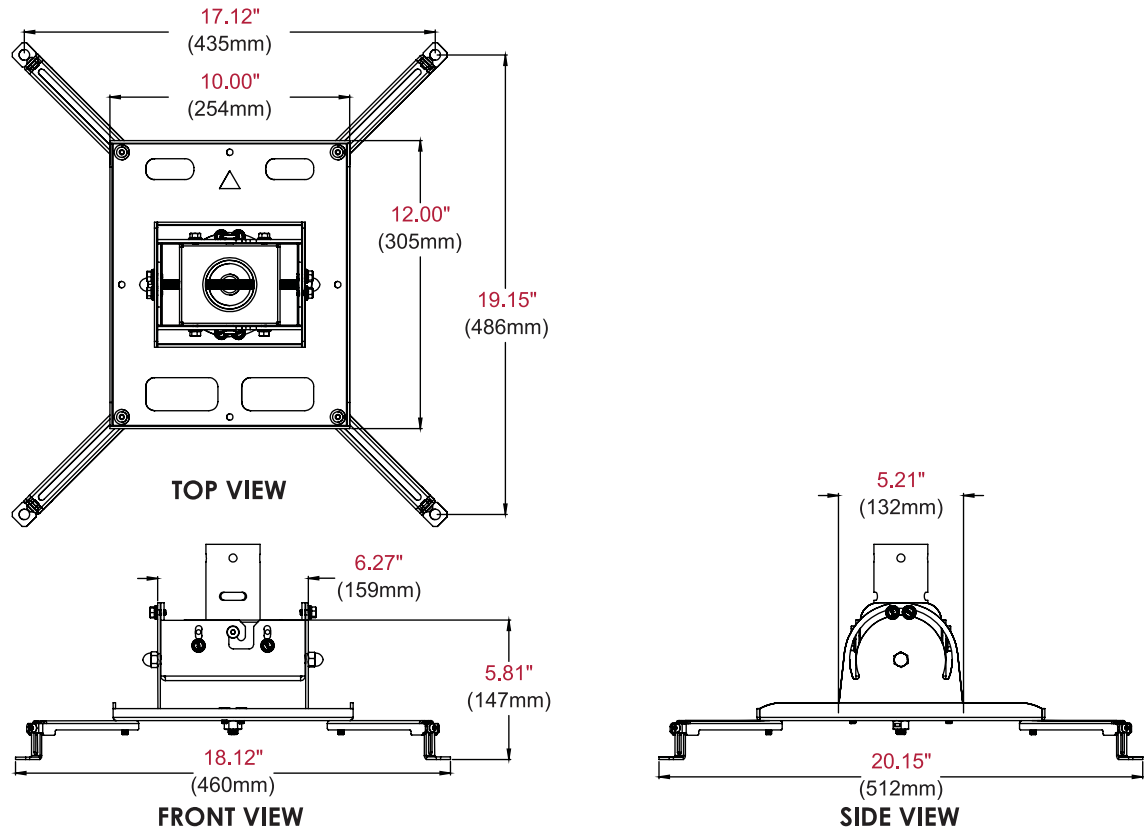

**UNIVERSAL MOUNTING LEGS**

Accommodates most projector models

- Pre-assembled design reduces installation time
- Includes six universal mounting legs (four preinstalled)
- Universal adaptor plate extends up to a 25.5" (648mm) mounting pattern to accommodate most projector models
- Cable management allows cables to be routed through the mount and out of sight
- Simple Hook-and-Hang™ design eases the installation of heavy projectors
- PJR125-POR works with Peerless-AV® ADD%, AEC%, EXT%, MOD% extension columns

**PJR125-POR** Universal Portrait Projector Mount for Projectors up to 125lb (56.7kg)

**Product Specifications**

	DIMENSIONS (W x H x D)	PRODUCT WEIGHT	LOAD CAPACITY	FINISH	AVAILABLE COLORS
PJR125-POR	18.12" x 8.97" x 20.15" (460 x 228 x 512mm)	11.0lb (4.99kg)	125lb (56.7kg)	Powder Coat	Black

**Package Specifications**

	PACKAGE SIZE (W x H x D)	PACKAGE SHIP WEIGHT	PACKAGE UPC CODE	PACKAGE CONTENTS	UNITS IN PACKAGE
PJR125-POR	16.00" x 12.00" x 14.00" (406 x 305 x 356mm)	13.0lb (5.90kg)	735029324911	Projector Mount, Mounting Hardware & Instructions	1

All dimensions = inch (mm)

**Architect Specifications**

The Universal Portrait Projector Mount shall be a Peerless-AV model PJR125-POR and shall be located where indicated on the plans. Assembly and installation shall be done according to instructions provided by the manufacturer.